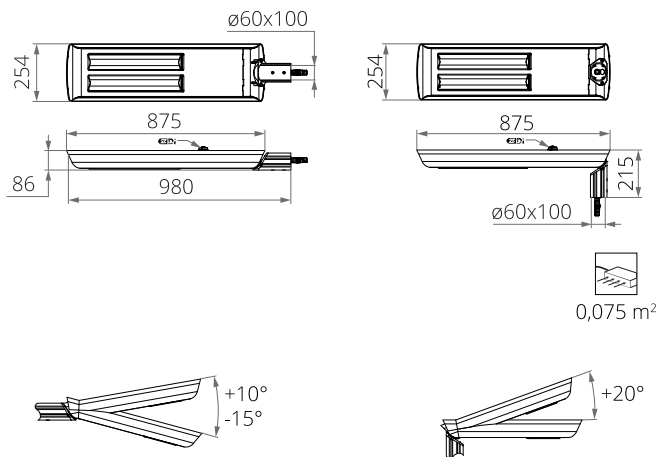

CUDDLE II LED REG D4i 96W, 120W, 144W, 192W