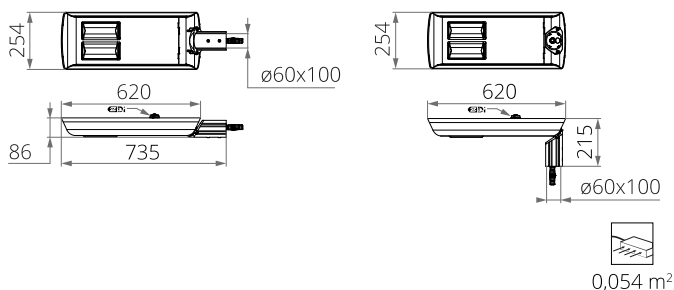

↑ - D4i socket from top, ↓ - D4i socket from bottom, ↑ ↓ - D4i socket from top and bottom

*For the CUDDLE II LED REG D4i luminaire with P2 and PL optics it is possible to choose an additional light colour temperature: 5700 K. The product code is then supplemented with the designation /7/. Example: 2225133/7/P2 -CUDDLE II LED REG D4i 48 W 5700 K luminaire with P2 optics

DIRECTIVES AND STANDARDS

DIRECTIVES: 2014/35/UE (Official Journal of the UE L 96/357 29.03.2014), 2014/30/UE (Official Journal of the UE L 96/79 29.03.2014), 2011/65/UE RoHS (Official Journal of the UE L 174/88 01.07.2011), 2009/125/EC(Official Journal of the UE L 285/10 31.10.2009)

STANDARDS: PN-EN IEC 60598-1: 2021-7, PN-EN 60598-2-3: 2006, PN-EN 60529: 2003, PN-EN 62262: 2003, PN-EN 62471:2010, PN-EN 55015: 2019, PN-EN 61547: 2009, PN-EN 61000-3-2: 2019 , PN-EN 61000-3-3: 2014, PN-EN 62722-2-1 (tq=40°C)

Lighting parameters presented based on laboratory tests according to IESNA LM-79-19

REMOVING ELECTROSTATIC CHARGE FROM LED LUMINAIRE BODY

In order to efficient discharge the electrostatic charge from the housing of LED fitting installed on the pole from dielectric material (non-conductive) one of the following solutions is required:

- functional grounding
- LED luminaire with an additional protection device

TECHNICAL DRAWING

CUDDLE II LED REG D4i 48W, 60W, 72W