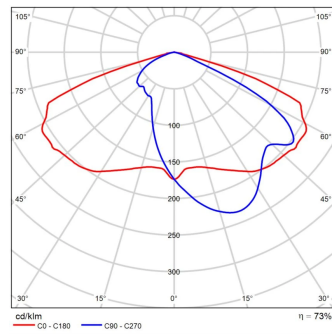

PHOTOMETRIC CURVES

T3

POWER SYSTEM FUNCTIONS

Luminaire in standard has following functions of intelligent power supply:

- Possibility of programming multistage dimming of luminaire, up to 5 intervals in the range of from 10 to 100% of nominal power,
- LED module equipped with thermal protection implemented via an NTC thermistor,
- Regulation of power / luminous flux – the option of setting another value than the catalogue in the range of 30-100% of nominal one,

ACCETABLE QUANTITY OF LUMINAIRES ON ONE CIRCUIT

Overcurrent switches MCB type B or C

Luminaire	Typ	2A	4A	6A	10A	16A	20A	25A
CUDDLE MINI LED 24, 36W	B	4	7	12	18	30	37	46
	C	4	12	18	31	51	62	78
CUDDLE MINI LED 48W	B	1	2	4	6	10	12	15
	C	1	4	6	10	17	20	26
CUDDLE MINI LED 60W	B	4	8	13	20	33	41	51
	C	4	13	20	34	56	68	85

Fuse – type gG and GL

Luminaire	2A	4A	6A	10A	16A	20A	25A
CUDDLE MINI LED 24, 36W	1	10	20	26	52	71	101
CUDDLE MINI LED 48W	0	4	8	11	22	31	44
CUDDLE MINI LED 60W	0	2	4	5	11	16	22