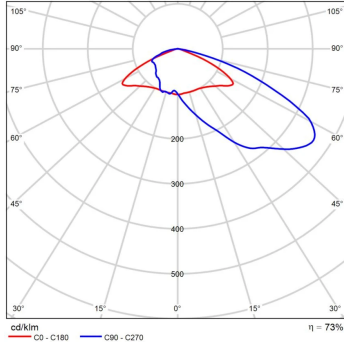

PHOTOMETRIC CURVES

T4

POWER SYSTEM FUNCTIONS

Luminaire in standard has following functions of intelligent power supply:

- Possibility of programming multistage dimming of luminaire, up to 5 intervals in the range of from 10 to 100% of nominal power,
- LED module equipped with thermal protection implemented via an NTC thermistor,
- Regulation of power / luminous flux – the option of setting another value than the catalogue in the range of 30-100% of nominal one,

ACCETABLE QUANTITY OF LUMINAIRES ON ONE CIRCUIT

Overcurrent switches MCB type B or C

Luminaire	Typ	2A	4A	6A	10A	16A	20A	25A
CUDDLE MINI LED 24, 36W	B	4	7	12	18	30	37	46
	C	4	12	18	31	51	62	78
CUDDLE MINI LED 48W	B	1	2	4	6	10	12	15
	C	1	4	6	10	17	20	26
CUDDLE MINI LED 60W	B	4	8	13	20	33	41	51
	C	4	13	20	34	56	68	85

Fuse – type gG and GL

Luminaire	2A	4A	6A	10A	16A	20A	25A
CUDDLE MINI LED 24, 36W	1	10	20	26	52	71	101
CUDDLE MINI LED 48W	0	4	8	11	22	31	44
CUDDLE MINI LED 60W	0	2	4	5	11	16	22