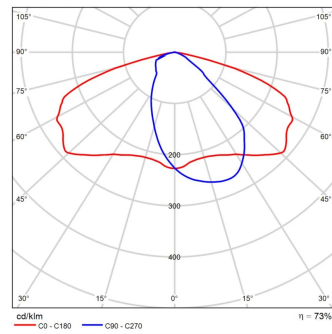

- functional grounding
- LED luminaire with an additional protection device

TECHNICAL DRAWING

CUDDLE MINI LED D4i

CUDDLE MINI LED D4i D

CUDDLE MINI LED D4i x2

PHOTOMETRIC CURVES

DW

LN