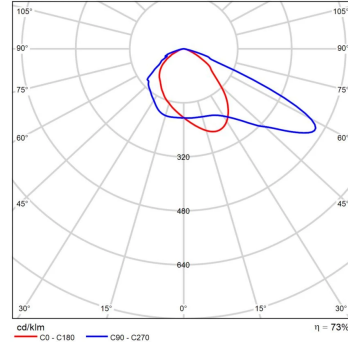

P2

POWER SYSTEM FUNCTIONS

Luminaire in standard has following functions of intelligent power supply:

- Possibility of programming multistage dimming of luminaire, up to 5 intervals in the range of from 10 to 100% of nominal power,
- LED module equipped with thermal protection implemented via an NTC thermistor,
- Regulation of power / luminous flux – the option of setting another value than the catalogue in the range of 30-100% of nominal one,

ACCETABLE QUANTITY OF LUMINAIRES ON ONE CIRCUIT

Overcurrent switches MCB type B or C

Luminaire	Typ	2A	4A	6A	10A	16A	20A	25A
CUDDLE MINI LED 24, 36W	B	4	7	12	18	30	37	46
	C	4	12	18	31	51	62	78
CUDDLE MINI LED 48W	B	1	2	4	6	10	12	15
	C	1	4	6	10	17	20	26
CUDDLE MINI LED 60W	B	4	8	13	20	33	41	51
	C	4	13	20	34	56	68	85

Fuse – type gG and GL

Luminaire	2A	4A	6A	10A	16A	20A	25A
CUDDLE MINI LED 24, 36W	1	10	20	26	52	71	101
CUDDLE MINI LED 48W	0	4	8	11	22	31	44
CUDDLE MINI LED 60W	0	2	4	5	11	16	22