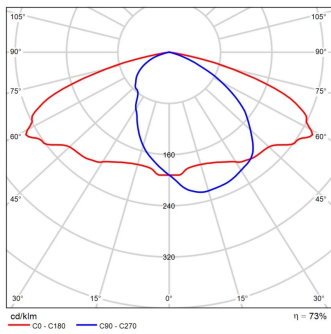

- functional grounding
- LED luminaire with an additional protection device

TECHNICAL DRAWING

CUDDLE MINI LED D4i

CUDDLE MINI LED D4i D

CUDDLE MINI LED D4i x2

PHOTOMETRIC CURVES

DW

LN