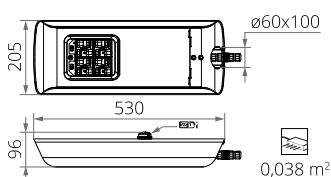

Lighting parameters presented based on laboratory tests according to IESNA LM-79-19

REMOVING ELECTROSTATIC CHARGE FROM LED LUMINAIRE BODY

In order to efficient discharge the electrostatic charge from the housing of LED fitting installed on the pole from dielectric material (non-conductive) one of the following solutions is required:

- functional grounding
- LED luminaire with an additional protection device

TECHNICAL DRAWING

CUDDLE MINI LED D4i

CUDDLE MINI LED D4i D

CUDDLE MINI LED D4i x2

PHOTOMETRIC CURVES

DW

LN