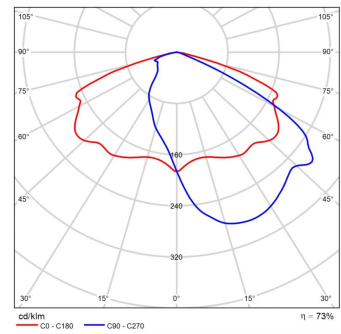

PHOTOMETRIC CURVES

LW

POWER SYSTEM FUNCTIONS

Luminaire in standard has following functions of intelligent power supply:

- Possibility of programming multistage dimming of luminaire, up to 5 intervals in the range of from 10 to 100% of nominal power,
- LED module equipped with thermal protection implemented via an NTC thermistor,
- Regulation of power / luminous flux – the option of setting another value than the catalogue in the range of 30-100% of nominal one,

ACCETABLE QUANTITY OF LUMINAIRES ON ONE CIRCUIT

Overcurrent switches MCB type B or C

Luminaire	Typ	2A	4A	6A	10A	16A	20A	25A
CUDDLE MINI LED 24, 36W	B	4	7	12	18	30	37	46
	C	4	12	18	31	51	62	78
CUDDLE MINI LED 48W	B	1	2	4	6	10	12	15
	C	1	4	6	10	17	20	26
CUDDLE MINI LED 60W	B	4	8	13	20	33	41	51
	C	4	13	20	34	56	68	85

Fuse – type gG and GL

Luminaire	2A	4A	6A	10A	16A	20A	25A
CUDDLE MINI LED 24, 36W	1	10	20	26	52	71	101
CUDDLE MINI LED 48W	0	4	8	11	22	31	44
CUDDLE MINI LED 60W	0	2	4	5	11	16	22