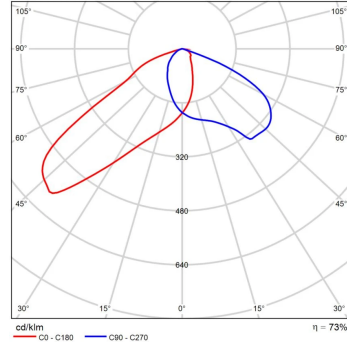

PHOTOMETRIC CURVES

PL

POWER SYSTEM FUNCTIONS

Luminaire in standard has following functions of intelligent power supply:

- Possibility of programming multistage dimming of luminaire, up to 5 intervals in the range of from 10 to 100% of nominal power,
- LED module equipped with thermal protection implemented via an NTC thermistor,
- Regulation of power / luminous flux – the option of setting another value than the catalogue in the range of 30-100% of nominal one,

ACCETABLE QUANTITY OF LUMINAIRES ON ONE CIRCUIT

Overcurrent switches MCB type B or C

Luminaire	Typ	2A	4A	6A	10A	16A	20A	25A
CUDDLE MINI LED 24, 36W	B	4	7	12	18	30	37	46
	C	4	12	18	31	51	62	78
CUDDLE MINI LED 48W	B	1	2	4	6	10	12	15
	C	1	4	6	10	17	20	26
CUDDLE MINI LED 60W	B	4	8	13	20	33	41	51
	C	4	13	20	34	56	68	85

Fuse – type gG and GL

Luminaire	2A	4A	6A	10A	16A	20A	25A
CUDDLE MINI LED 24, 36W	1	10	20	26	52	71	101
CUDDLE MINI LED 48W	0	4	8	11	22	31	44
CUDDLE MINI LED 60W	0	2	4	5	11	16	22