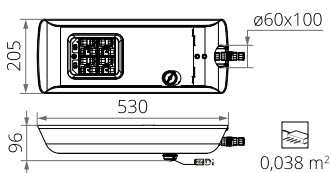

Lighting parameters presented based on laboratory tests according to IESNA LM-79-19

REMOVING ELECTROSTATIC CHARGE FROM LED LUMINAIRE BODY

In order to efficient discharge the electrostatic charge from the housing of LED fitting installed on the pole from dielectric material (non-conductive) one of the following solutions is required:

- functional grounding
- LED luminaire with an additional protection device

TECHNICAL DRAWING

CUDDLE MINI LED D4i

CUDDLE MINI LED D4i D

CUDDLE MINI LED D4i x2

PHOTOMETRIC CURVES

DW

LN