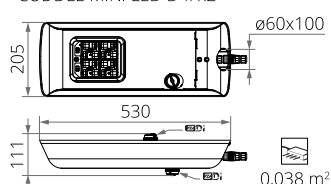

- functional grounding
- LED luminaire with an additional protection device

TECHNICAL DRAWING

CUDDLE MINI LED D4i

CUDDLE MINI LED D4i D

CUDDLE MINI LED D4i x2

PHOTOMETRIC CURVES

DW

LN

T3

LW

T4

PL

P2

POWER SYSTEM FUNCTIONS

Luminaire in standard has following functions of intelligent power supply:

- Possibility of programming multistage dimming of luminaire, up to 5 intervals in the range of from 10 to 100% of nominal power,
- LED module equipped with thermal protection implemented via an NTC thermistor,
- Regulation of power / luminous flux – the option of setting another value than the catalogue in the range of 30-100% of nominal one,