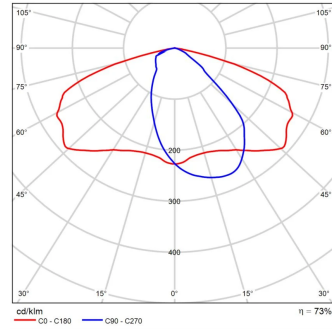

- functional grounding
- LED luminaire with an additional protection device

TECHNICAL DRAWING

PHOTOMETRIC CURVES

DW

LN

T3

LW

T4