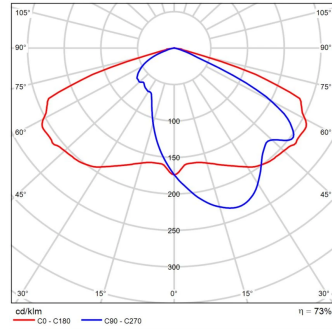

- functional grounding
- LED luminaire with an additional protection device

TECHNICAL DRAWING

PHOTOMETRIC CURVES

DW

LN

T3

LW

T4