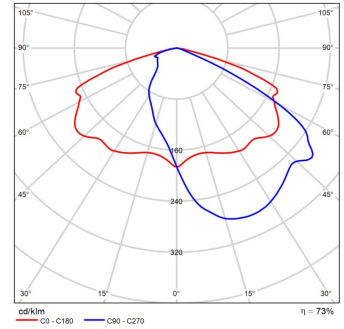

- functional grounding
- LED luminaire with an additional protection device

TECHNICAL DRAWING

PHOTOMETRIC CURVES

DW

LN

T3

LW

T4