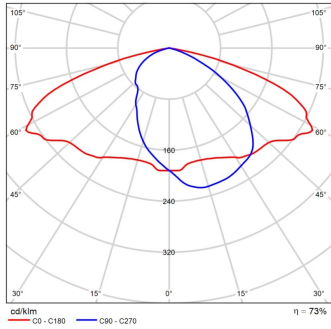

DW

POWER SYSTEM FUNCTIONS

Luminaire in standard has following functions of intelligent power supply:

- Possibility of programming multistage dimming of luminaire, up to 5 intervals in the range of from 10 to 100% of nominal power,
- LED module equipped with thermal protection implemented via an NTC thermistor,
- Regulation of power / luminous flux – the option of setting another value than the catalogue in the range of 30-100% of nominal one,

ACCEPTABLE QUANTITY OF LUMINAIRES ON ONE CIRCUIT

Overcurrent switches MCB type B or C

Luminaire	Typ	2A	4A	6A	10A	16A	20A	25A
CUDDLE MINI LED 24, 36W	B	4	7	12	18	30	37	46
	C	4	12	18	31	51	62	78
CUDDLE MINI LED 48W	B	1	2	4	6	10	12	15
	C	1	4	6	10	17	20	26
CUDDLE MINI LED 60W	B	4	8	13	20	33	41	51
	C	4	13	20	34	56	68	85

Fuse – type gG and GL

Luminaire	2A	4A	6A	10A	16A	20A	25A
CUDDLE MINI LED 24, 36W	1	10	20	26	52	71	101
CUDDLE MINI LED 48W	0	4	8	11	22	31	44
CUDDLE MINI LED 60W	0	2	4	5	11	16	22