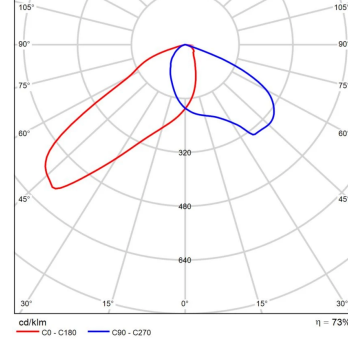

PL

POWER SYSTEM FUNCTIONS

Luminaire in standard has following functions of intelligent power supply:

- Possibility of programming multistage dimming of luminaire, up to 5 intervals in the range of from 10 to 100% of nominal power,
- LED module equipped with thermal protection implemented via an NTC thermistor,
- Regulation of power / luminous flux – the option of setting another value than the catalogue in the range of 30-100% of nominal one,

ACCEPTABLE QUANTITY OF LUMINAIRES ON ONE CIRCUIT

Overcurrent switches MCB type B or C

Luminaire	Typ	2A	4A	6A	10A	16A	20A	25A
CUDDLE MINI LED 24, 36W	B	4	7	12	18	30	37	46
	C	4	12	18	31	51	62	78
CUDDLE MINI LED 48W	B	1	2	4	6	10	12	15
	C	1	4	6	10	17	20	26
CUDDLE MINI LED 60W	B	4	8	13	20	33	41	51
	C	4	13	20	34	56	68	85

Fuse – type gG and GL

Luminaire	2A	4A	6A	10A	16A	20A	25A
CUDDLE MINI LED 24, 36W	1	10	20	26	52	71	101
CUDDLE MINI LED 48W	0	4	8	11	22	31	44
CUDDLE MINI LED 60W	0	2	4	5	11	16	22