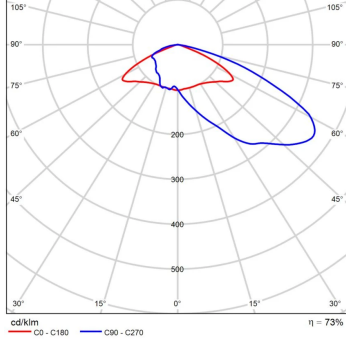

- functional grounding
- LED luminaire with an additional protection device

TECHNICAL DRAWING

PHOTOMETRIC CURVES

DW

LN

T3

LW

T4