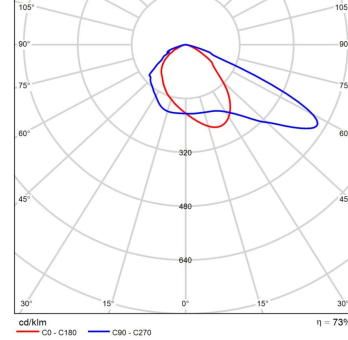

P2

POWER SYSTEM FUNCTIONS

Luminaire in standard has following functions of intelligent power supply:

- Possibility of programming multistage dimming of luminaire, up to 5 intervals in the range of from 10 to 100% of nominal power,
- LED module equipped with thermal protection implemented via an NTC thermistor,
- Regulation of power / luminous flux – the option of setting another value than the catalogue in the range of 30-100% of nominal one,

ACCEPTABLE QUANTITY OF LUMINAIRES ON ONE CIRCUIT

Overcurrent switches MCB type B or C

Luminaire	Typ	2A	4A	6A	10A	16A	20A	25A
CUDDLE MINI LED 24, 36W	B	4	7	12	18	30	37	46
	C	4	12	18	31	51	62	78
CUDDLE MINI LED 48W	B	1	2	4	6	10	12	15
	C	1	4	6	10	17	20	26
CUDDLE MINI LED 60W	B	4	8	13	20	33	41	51
	C	4	13	20	34	56	68	85

Fuse – type gG and GL

Luminaire	2A	4A	6A	10A	16A	20A	25A
CUDDLE MINI LED 24, 36W	1	10	20	26	52	71	101
CUDDLE MINI LED 48W	0	4	8	11	22	31	44
CUDDLE MINI LED 60W	0	2	4	5	11	16	22