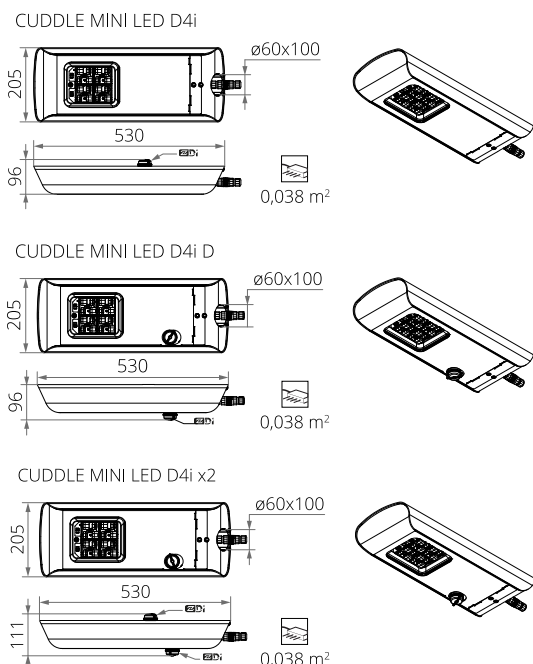

Lighting parameters presented based on laboratory tests according to IESNA LM-79-19

REMOVING ELECTROSTATIC CHARGE FROM LED LUMINAIRE BODY

In order to efficient discharge the electrostatic charge from the housing of LED fitting installed on the pole from dielectric material (non-conductive) one of the following solutions is required:

- functional grounding
- LED luminaire with an additional protection device

TECHNICAL DRAWING

PHOTOMETRIC CURVES

DW

LN

T3

LW

T4