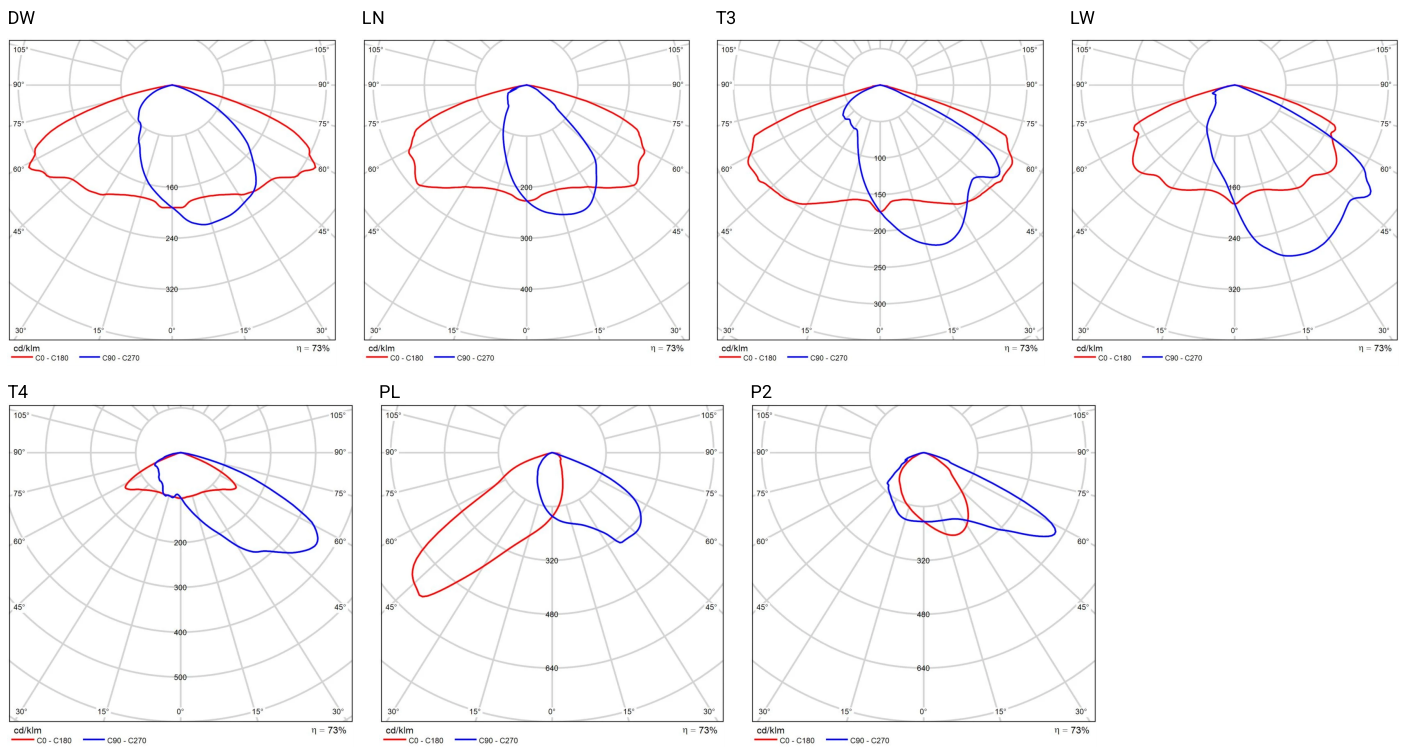

PHOTOMETRIC CURVES

POWER SYSTEM FUNCTIONS

Luminaire in standard has following functions of intelligent power supply:

- Possibility of programming multistage dimming of luminaire, up to 5 intervals in the range of from 10 to 100% of nominal power,
- LED module equipped with thermal protection implemented via an NTC thermistor,
- Regulation of power / luminous flux – the option of setting another value than the catalogue in the range of 30-100% of nominal one,