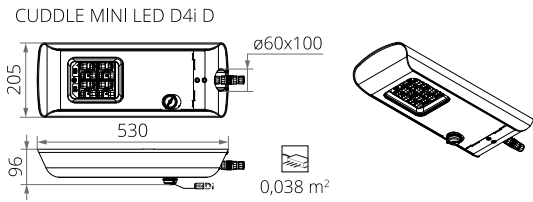

Lighting parameters presented based on laboratory tests according to IESNA LM-79-19

REMOVING ELECTROSTATIC CHARGE FROM LED LUMINAIRE BODY

In order to efficient discharge the electrostatic charge from the housing of LED fitting installed on the pole from dielectric material (non-conductive) one of the following solutions is required:

- functional grounding
- LED luminaire with an additional protection device

CUDDLE MINI LED D4I

TECHNICAL DRAWING

PHOTOMETRIC CURVES

POWER SYSTEM FUNCTIONS

Luminaire in standard has following functions of intelligent power supply: