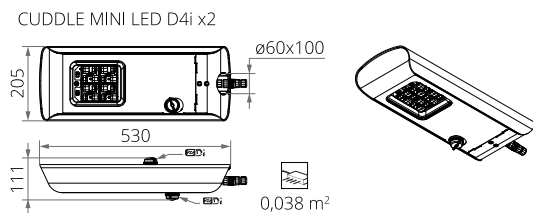

Lighting parameters presented based on laboratory tests according to IESNA LM-79-19

REMOVING ELECTROSTATIC CHARGE FROM LED LUMINAIRE BODY

In order to efficient discharge the electrostatic charge from the housing of LED fitting installed on the pole from dielectric material (non-conductive) one of the following solutions is required:

- functional grounding
- LED luminaire with an additional protection device

CUDDLE MINI LED D4I

TECHNICAL DRAWING

PHOTOMETRIC CURVES

POWER SYSTEM FUNCTIONS

Luminaire in standard has following functions of intelligent power supply: