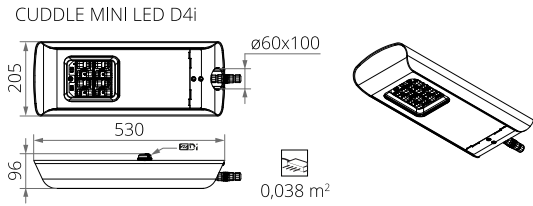

CUDDLE MINI LED D4I

TECHNICAL DRAWING