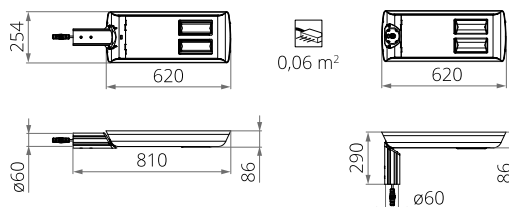

1) tolerance +/- 5% due to LEDs accuracy

2) symbol of chosen optical system eg. 2223133/6/T2 is CUDDLE II LED REG 48 5000K with T2 optical system

*For the CUDDLE II LED REG luminaire with P2 and PL optics it is possible to choose an additional light colour temperature: 5700K. The product code is then supplemented with the designation '/7'. Example: 2223133/7/P2 -CUDDLE II LED REG 48W 5700K luminaire with P2 optics

DIRECTIVES AND STANDARDS

DIRECTIVES: 2014/35/UE (Official Journal of the UE L 96/357 29.03.2014), 2014/30/UE (Official Journal of the UE L 96/79 29.03.2014), 2011/65/UE RoHS (Official Journal of the UE L 174/88 01.07.2011), 2009/125/EC(Official Journal of the UE L 285/10 31.10.2009)

STANDARDS: PN-EN IEC 60598-1: 2021-7, PN-EN 60598-2-3: 2006, PN-EN 60529: 2003, PN-EN 62262: 2003, PN-EN 62471:2010, PN-EN 55015: 2019, PN-EN 61547: 2009, PN-EN 61000-3-2: 2019 , PN-EN 61000-3-3: 2014, PN-EN 62722-2-1 (tq=40°C)

Lighting parameters presented based on laboratory tests according to IESNA LM-79-19

REMOVING ELECTROSTATIC CHARGE FROM LED LUMINAIRE BODY

In order to efficient discharge the electrostatic charge from the housing of LED fitting installed on the pole from dielectric material (non-conductive) one of the following solutions is required:

- functional grounding
- LED luminaire with an additional protection device

TECHNICAL DRAWING

CUDDLE II LED REG 48W, 60W, 72W