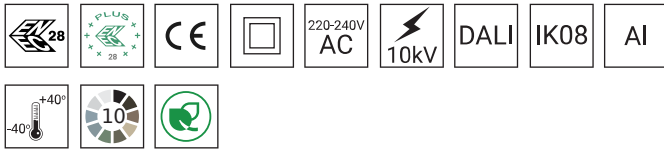

## TECHNICAL DATA

|                                    |  |
|------------------------------------|--|
| <b>Assembly</b>                    | -  |
| <b>Application</b>                 | motorways and expressway, urban roads, residential roads (internal), pedestrians, parkings                                       |
| <b>Colour</b>                      | inox / black   |
| <b>Ingress protection</b>          | IP 66 for the optical part and the driver  |
| <b>Optical system</b>              | PMMA optics, interchangeable LED module  |
| <b>Material</b>                    | anodised aluminium alloy, PC-UV diffuser   |
| <b>Unit volume</b>                 | 0,024 m <sup>3</sup> (CUDDLE II LED 48 - 72 W)<br>0,033 m <sup>3</sup> (CUDDLE II LED 96 - 192 W)                                |
| <b>Operating temperature range</b> | from -40°C to +40°C  |
| <b>Expected useful lifetime</b>    | L90B10 - 100 000 h   |
| <b>CRI</b>                         | >70  |
| <b>Inrush current</b>              | 43 A / 260 μs (CUDDLE II LED 48 - 72)<br>77 A / 150 μs (CUDDLE II LED 96 - 144)<br>11,5 A / 1320 μs (CUDDLE II LED 192)          |
| <b>Input voltage frequency</b>     | 50/60Hz  |
| <b>Power factor</b>                | ≥0.95  |
| <b>Number of LED</b>               | 24 (48 W, 60 W, 72 W), 64 (96 W, 120 W, 144 W, 192 W)  |
| <b>Control system</b>              | Luminaire has the possibility to connect to an external control system via DALI interface (optionally via analog signal 1- 10V). |