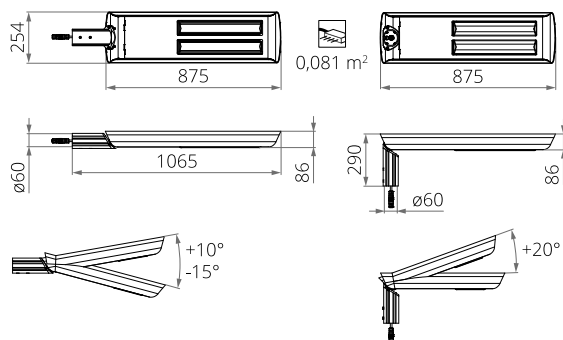

CUDDLE II LED REG 96W, 120W, 144W, 192W