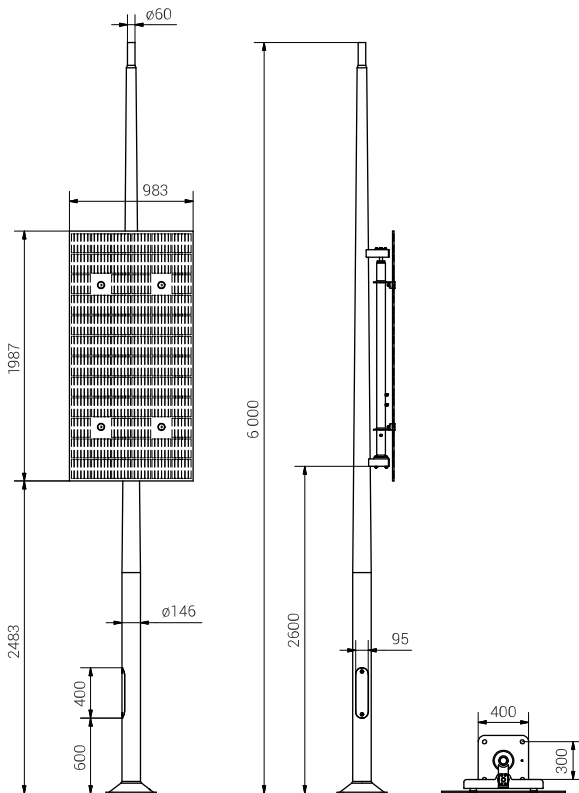

TABLE OF VARIANTS

Code	Symbol	Height of the column [H]	Unit volume	Concrete footing / reinforcement basket type	Concrete footing / reinforcement basket code	Fasteners	Net weight
45560/360/400/C...	SAL60 PV 360 Wp 400 Wh	6 m	0.49 m³	B-71, B-70 / Z-71, Z-70	311171, 311170 / 311271, 311207	4012	69.8 kg

: 2014/35/UE (Official Journal of the UE L 96/357 29.03.2014), 2014/30/UE (Official Journal of the UE L 96/79 29.03.2014), 2011/65/UE RoHS (Official Journal of the UE L 174/88 01.07.2011), 2009/125/EC(Official Journal of the UE L 285/10 31.10.2009)