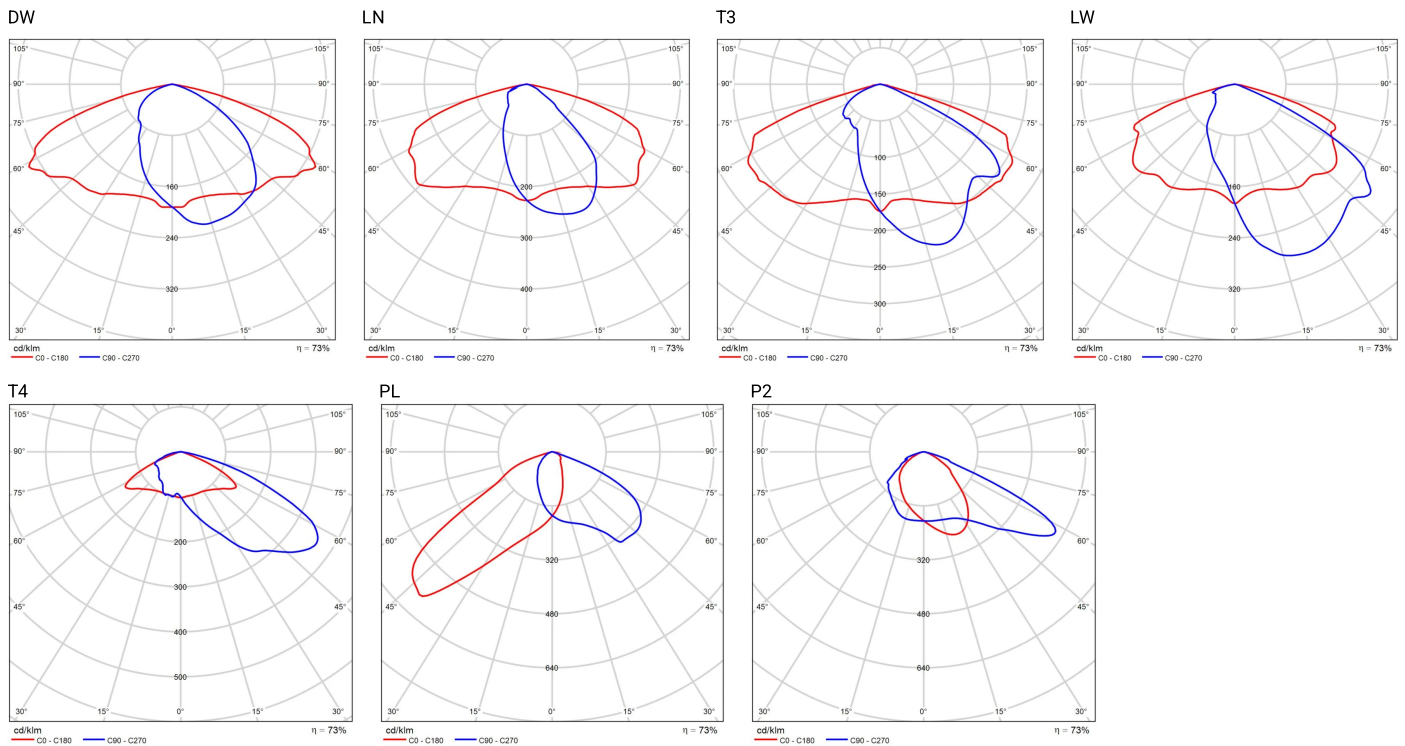

PHOTOMETRIC CURVES

POWER SYSTEM FUNCTIONS

Luminaire in standard has following functions of intelligent power supply:

- Possibility of programming multistage dimming of luminaire, up to 5 intervals in the range of from 10 to 100% of nominal power,
- LED module equipped with thermal protection implemented via an NTC thermistor,
- Regulation of power / luminous flux – the option of setting another value than the catalogue in the range of 30-100% of nominal one,