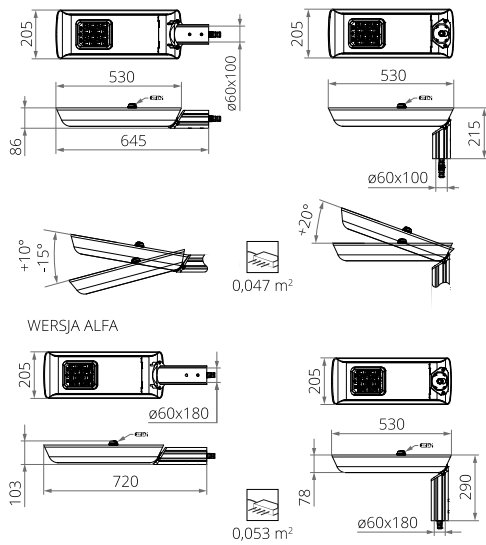

Lighting parameters presented based on laboratory tests according to IESNA LM-79-19

REMOVING ELECTROSTATIC CHARGE FROM LED LUMINAIRE BODY

In order to efficient discharge the electrostatic charge from the housing of LED fitting installed on the pole from dielectric material (non-conductive) one of the following solutions is required:

- functional grounding
- LED luminaire with an additional protection device

CUDDLE MINI LED REG ALFA D4I

TECHNICAL DRAWING

PHOTOMETRIC CURVES

POWER SYSTEM FUNCTIONS

Luminaire in standard has following functions of intelligent power supply: