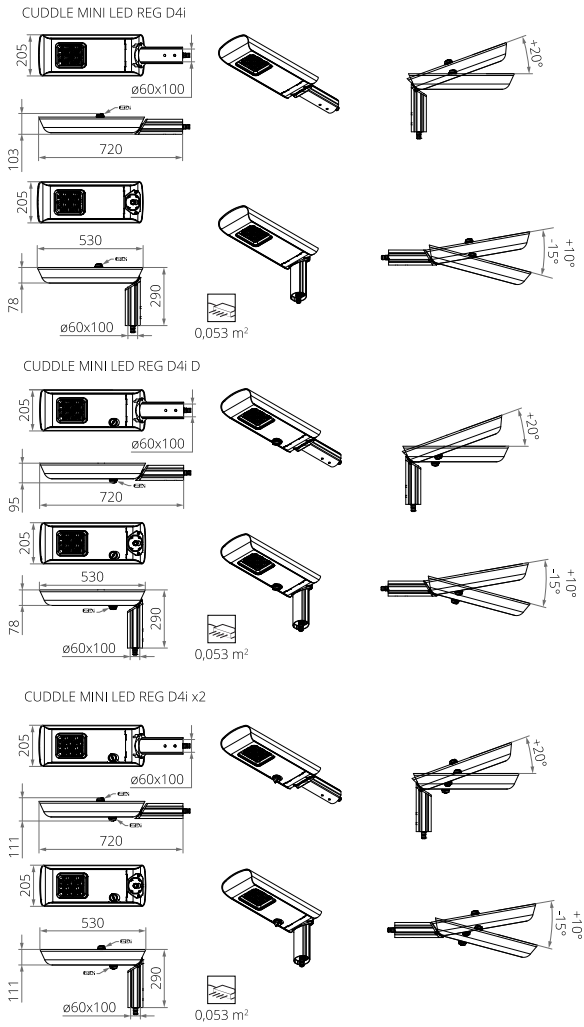

Lighting parameters presented based on laboratory tests according to IESNA LM-79-19

REMOVING ELECTROSTATIC CHARGE FROM LED LUMINAIRE BODY

In order to efficient discharge the electrostatic charge from the housing of LED fitting installed on the pole from dielectric material (non-conductive) one of the following solutions is required:

- functional grounding
- LED luminaire with an additional protection device

CUDDLE MINI LED REG D4I

TECHNICAL DRAWING

PHOTOMETRIC CURVES

POWER SYSTEM FUNCTIONS

Luminaire in standard has following functions of intelligent power supply: