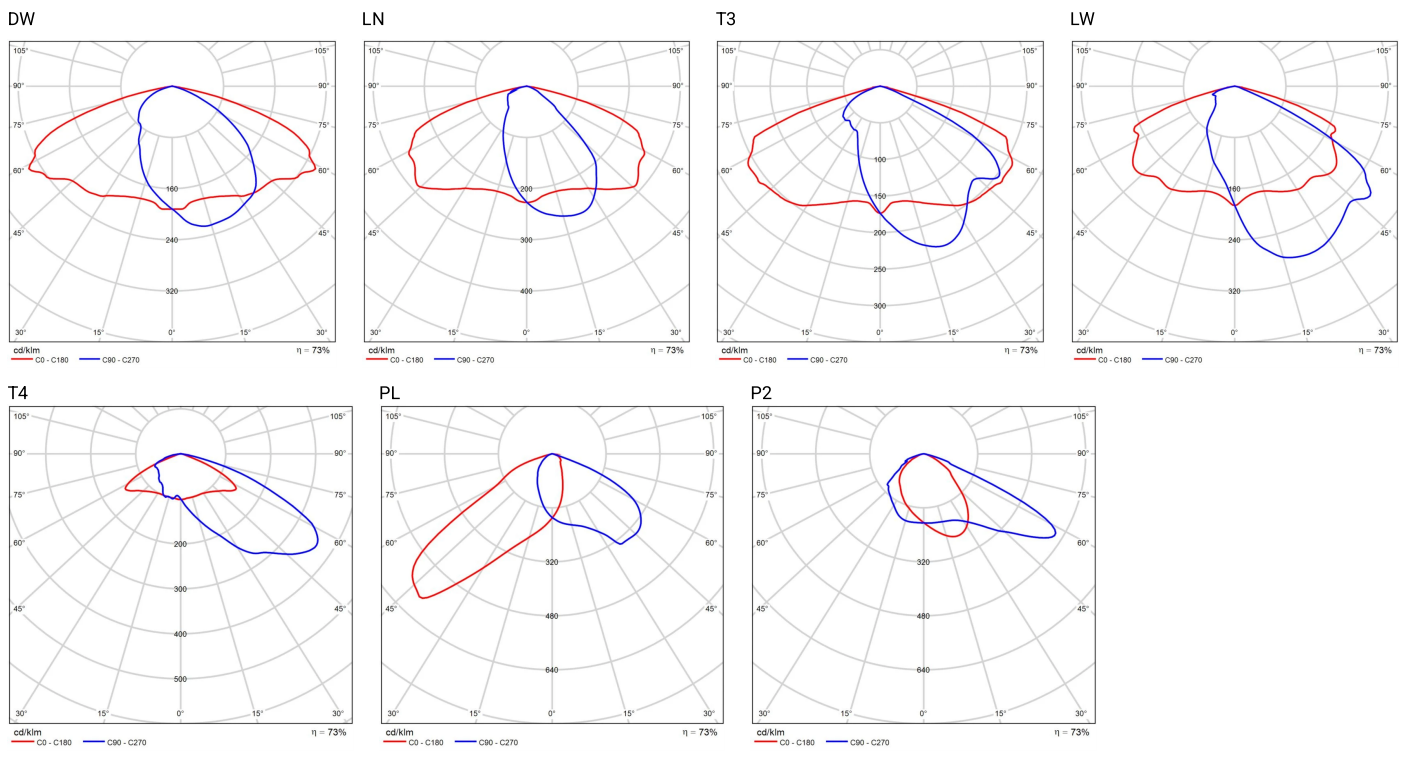

- functional grounding
- LED luminaire with an additional protection device

CUDDLE MINI LED REG D4I

TECHNICAL DRAWING

PHOTOMETRIC CURVES

POWER SYSTEM FUNCTIONS

Luminaire in standard has following functions of intelligent power supply: