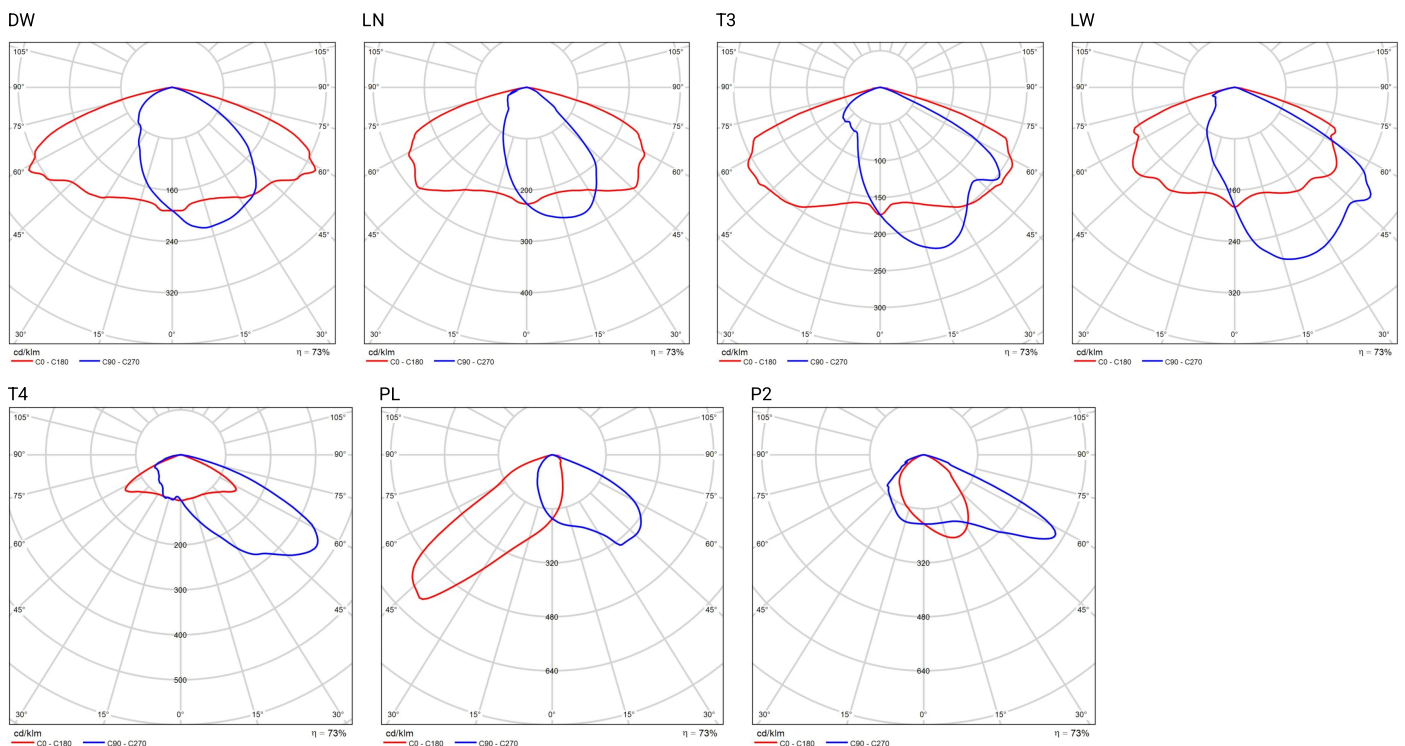

- functional grounding
- LED luminaire with an additional protection device

CUDDLE MINI LED REG D4i

TECHNICAL DRAWING

PHOTOMETRIC CURVES

POWER SYSTEM FUNCTIONS

Luminaire in standard has following functions of intelligent power supply: