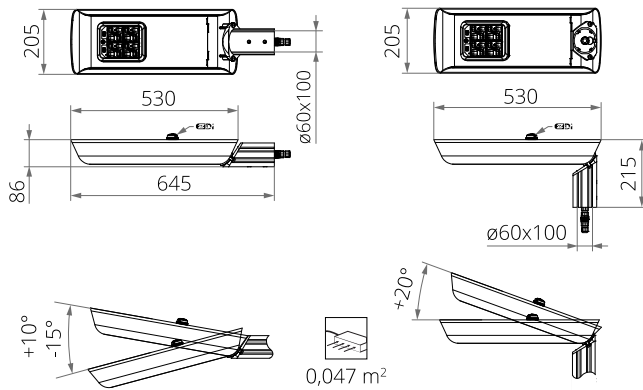

Lighting parameters presented based on laboratory tests according to IESNA LM-79-19

REMOVING ELECTROSTATIC CHARGE FROM LED LUMINAIRE BODY

In order to efficient discharge the electrostatic charge from the housing of LED fitting installed on the pole from dielectric material (non-conductive) one of the following solutions is required:

- functional grounding
- LED luminaire with an additional protection device

CUDDLE MINI LED REG D4i

TECHNICAL DRAWING

PHOTOMETRIC CURVES

POWER SYSTEM FUNCTIONS

Luminaire in standard has following functions of intelligent power supply: